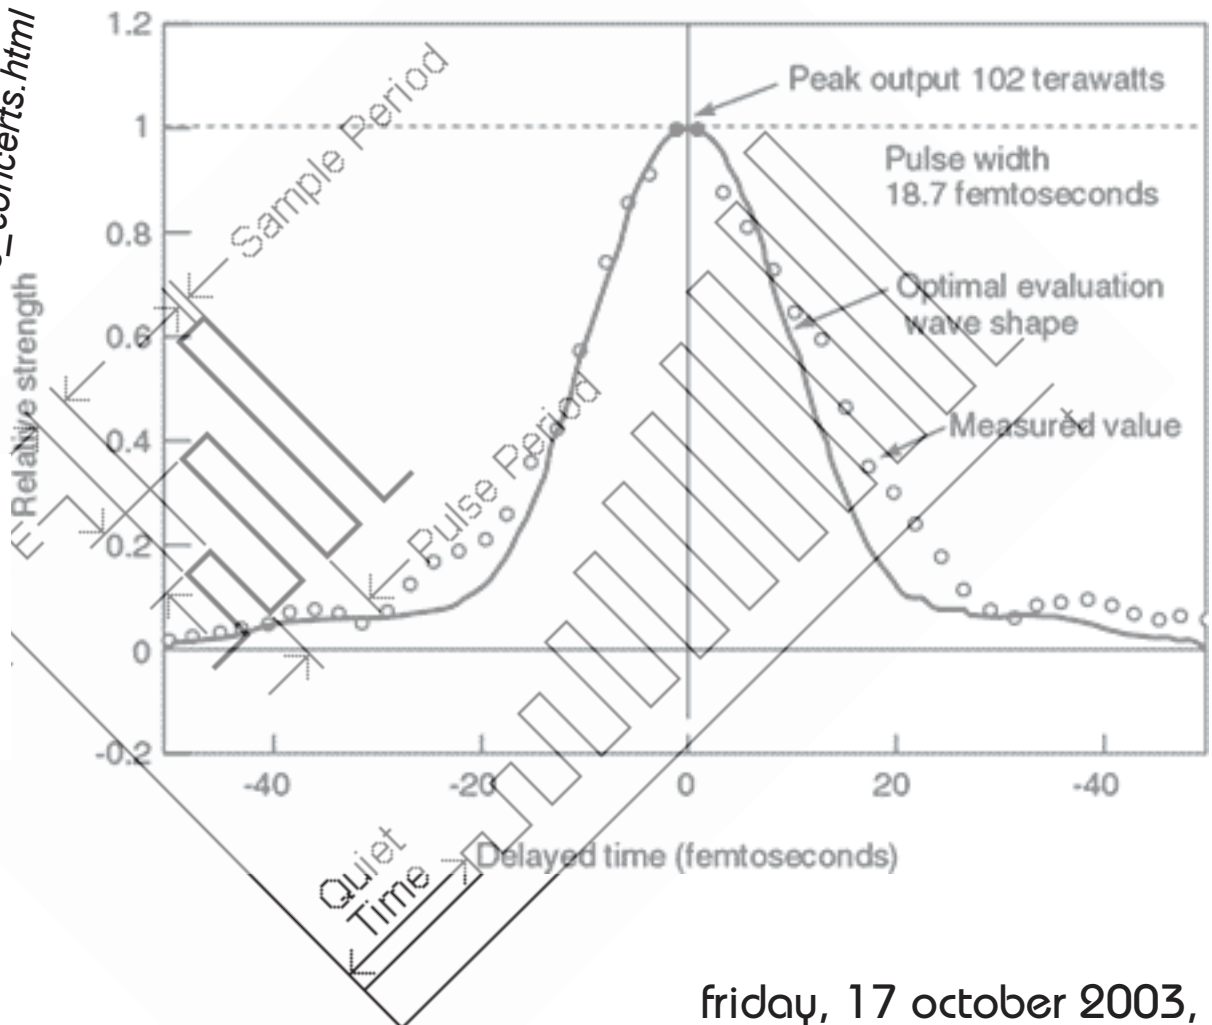

impulse response

UnBalanced Connection²⁵

contemporary electroacoustic art music

Please bring alternate forms of seating as chairs will not be provided
for more information see: http://emu.music.ufl.edu/fems_concerts.html

friday, 17 october 2003, 8p
university of florida school of music
room 120